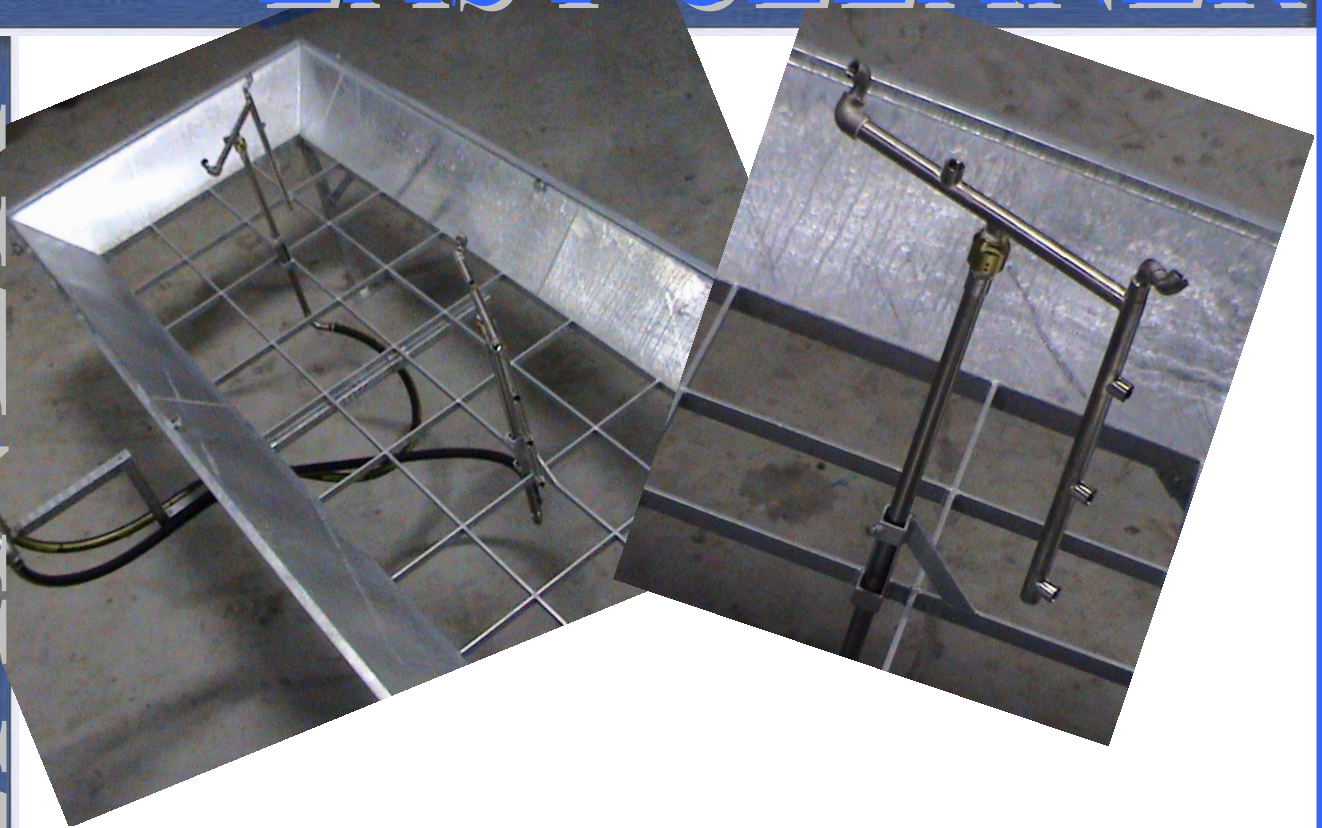

EASY CLEANER

EASY CLEANER

A clean product has to be stocked in clean boxes.

To regularly purge your boxes for a low price, we have developed the **EASY CLEANER** boxes cleaner.

You can use the machine in combination with your own sprinkling pump, if the pump has sufficient capacity.

The rotary mechanism thoroughly purges the internal of your box by the use of special nozzle mouthpieces.

If one box is being cleaned, you can take the other already cleaned box of the machine and put the next dirty box up there again.

By this procedure, along with the **EASY CLEANER**, a capacity of one box per minute can be reached.

The **EASY CLEANER** is standard offered in a galvanized version with stainless steel pipes, but without a pump.