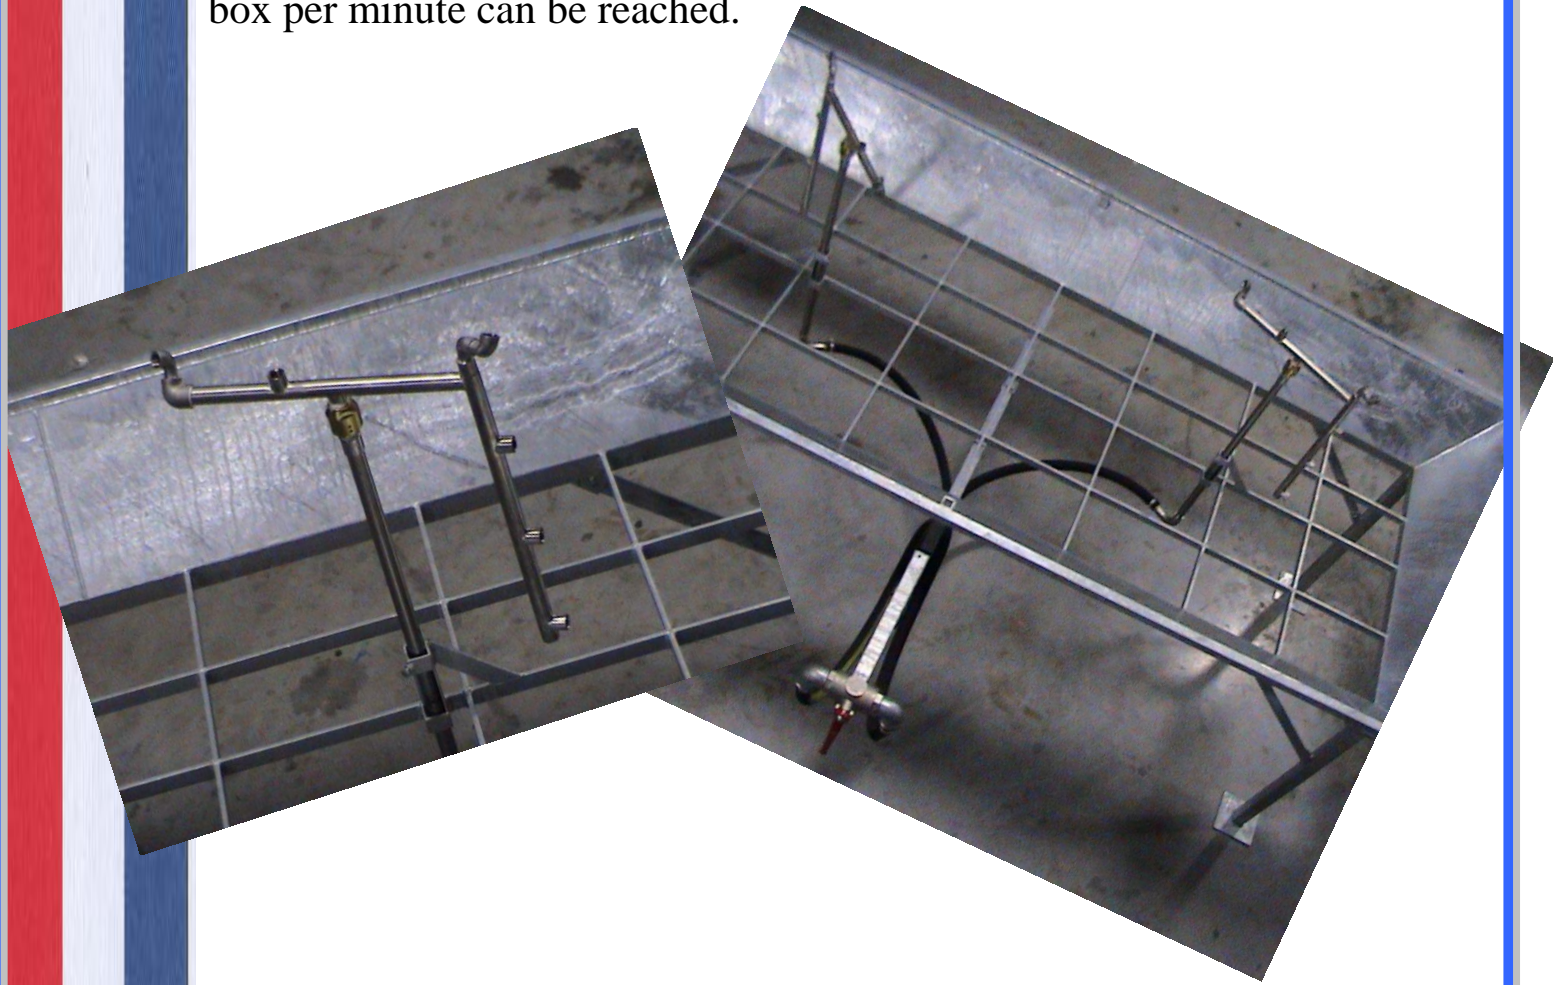

EASY CLEANER

EASY CLEANER

A clean product has to be stocked in clean boxes.

To regularly purge your boxes for a low price, we have developed the **EASY CLEANER** boxes cleaner.

You can use the machine in combination with your own sprinkling pump, if the pump has sufficient capacity.

The rotary mechanism thoroughly purges the internal of your box by the use of special nozzle mouthpieces.

If one box is being cleaned, you can take the other already cleaned box of the machine and put the next dirty box up there again.

By this procedure, along with the **EASY CLEANER**, a capacity of one box per minute can be reached.

The **EASY CLEANER** is standard offered in a galvanized version with stainless steel pipes, but without a pump.